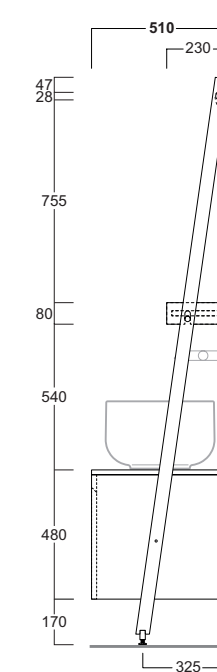

BAST 01

Struttura in metallo con cassetto chiusura soft close,
specchio led perimetrale, sifone salvaspazio incluso

Free standing metal frame with soft closing drawer,
mirror with led surround backlight,
space saving siphon included