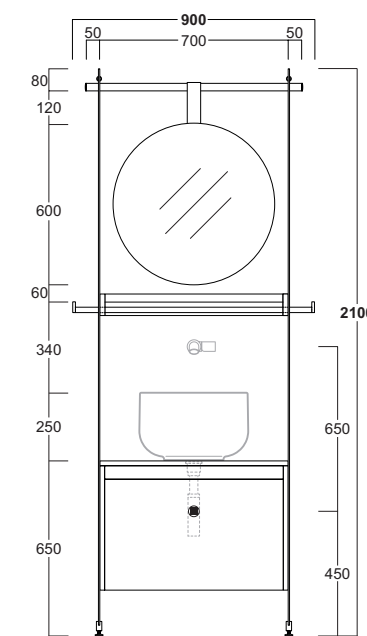

BAST 01

Struttura in metallo con cassetto chiusura soft close,
specchio led perimetrale, sifone salvaspazio incluso

Free standing metal frame with soft closing drawer,
mirror with led surround backlight,
space saving siphon included