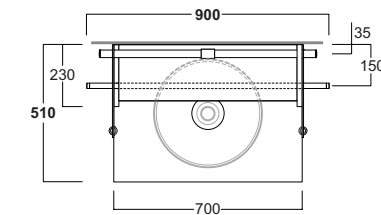

BAST 01

Struttura in metallo con cassetto chiusura soft close,
specchio led perimetrale, sifone salvaspazio incluso

Free standing metal frame with soft closing drawer,
mirror with led surround backlight,
space saving siphon included